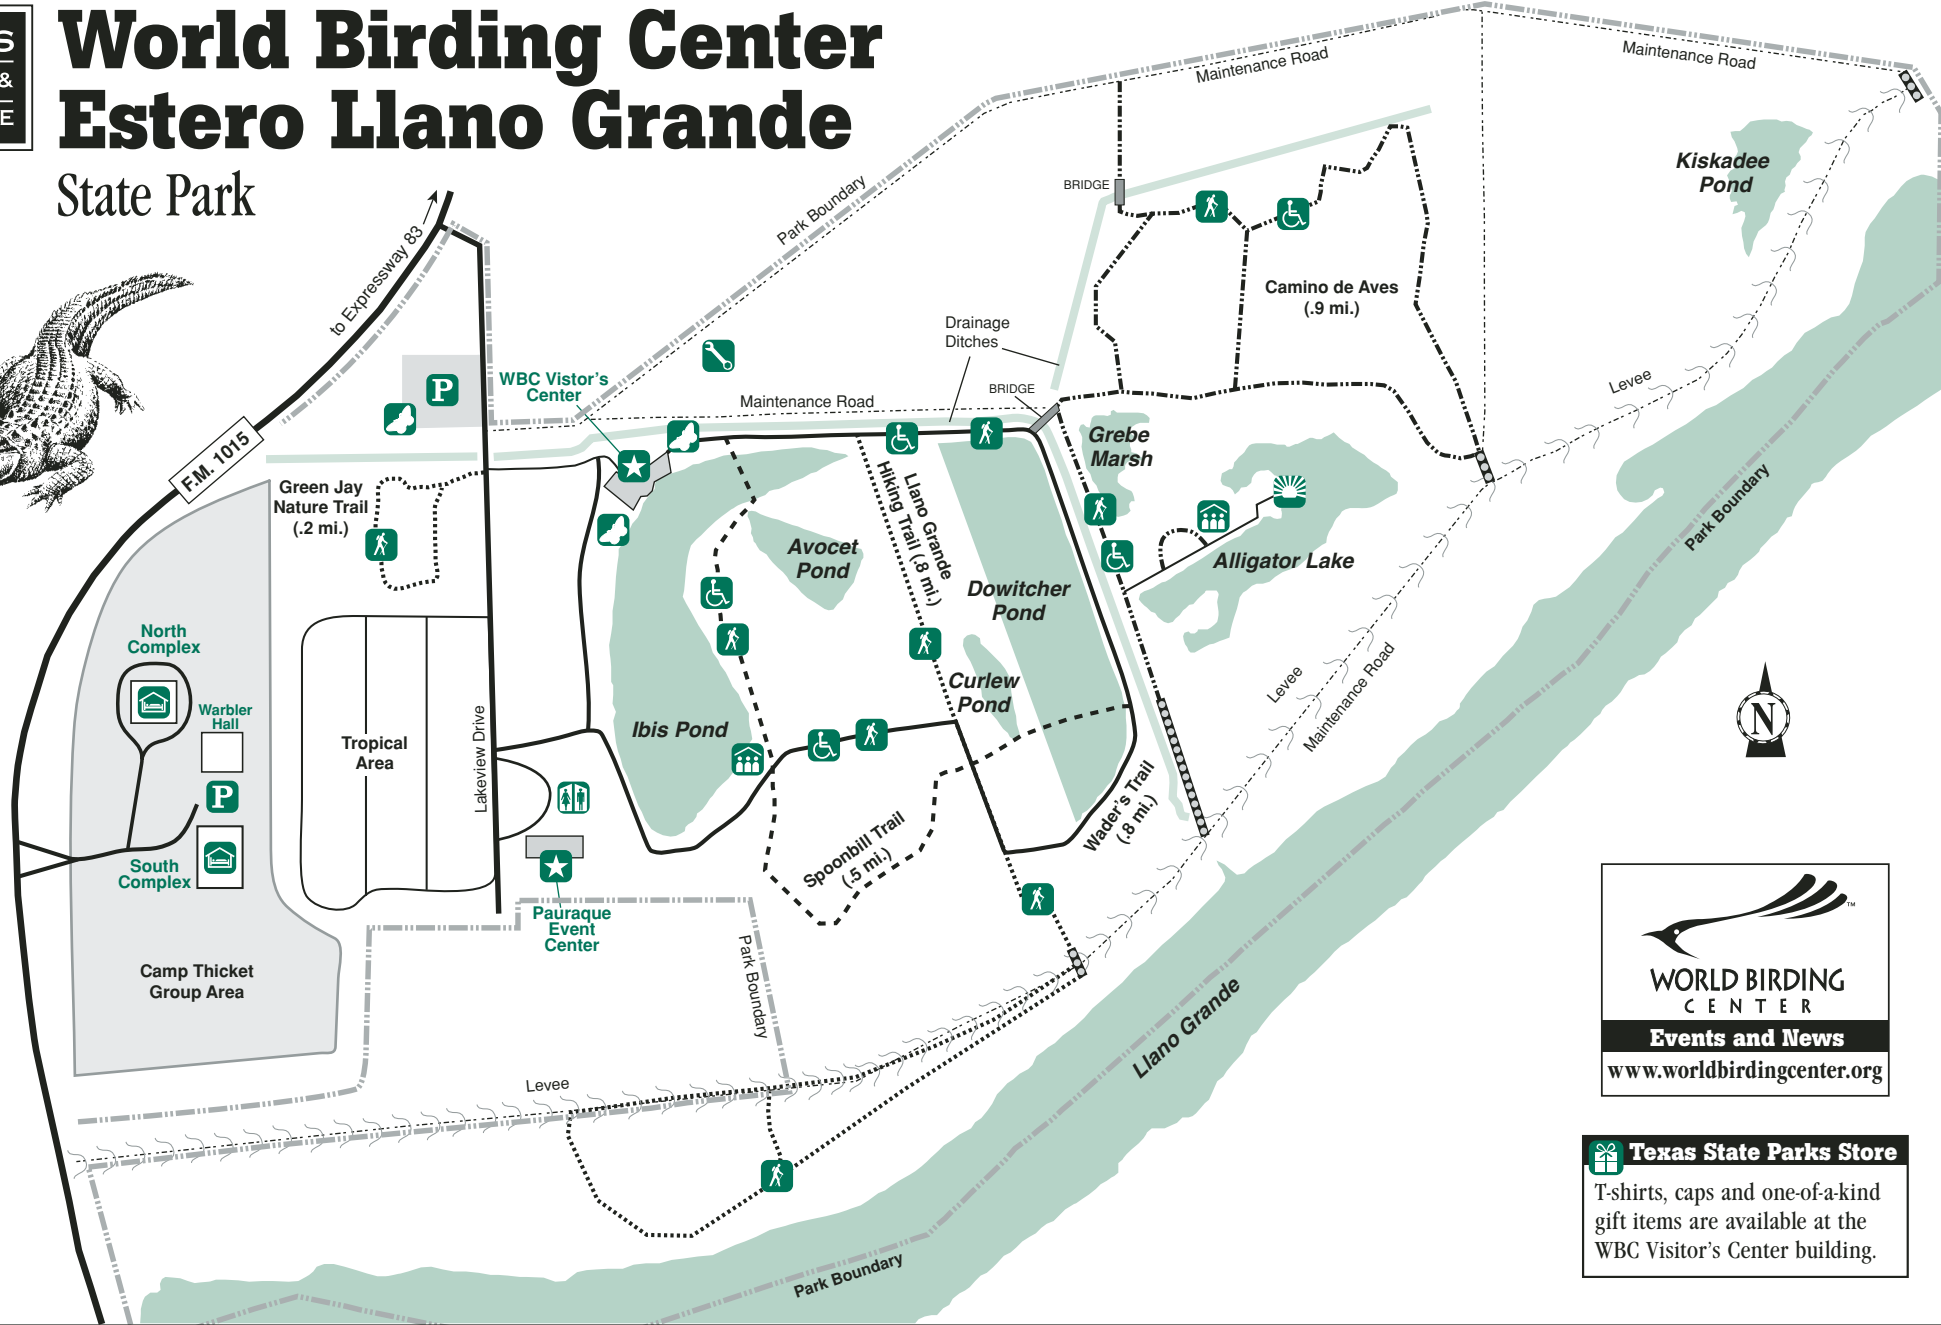

# World Birding Center Estero Llano Grande

State Park

## Legend:

- WBC Visitor's Center
- Texas State Parks Store
- Viewing Deck
- Classroom
- Rest Rooms
- Pauraque Event Center
- Full Kitchen
- Event Room
- Rest Rooms
- Butterfly Garden
- Camp Thicket Group Area North and South Complex
- Bunks
- Full Kitchen
- Meeting Rooms
- Rest Rooms and Showers
- Warbler Hall
- Meeting Hall, Rest Rooms
- Parking
- Rest Rooms
- Wheelchair Accessible Trails
- Camino de Aves
- Spoonbill Trail
- Wader's Trail
- Observation Deck
- Levee Access Point (non-ADA)
- Hiking Trails
- Pavilion
- Butterfly Garden
- Observation Deck
- Maintenance Area

**WORLD BIRDING  
CENTER**  
**Events and News**  
[www.worldbirdingcenter.org](http://www.worldbirdingcenter.org)

**Texas State Parks Store**  
T-shirts, caps and one-of-a-kind gift items are available at the WBC Visitor's Center building.

3301 S. International Blvd. (F.M. 1015)  
Weslaco, TX 78596  
(956) 565-3919